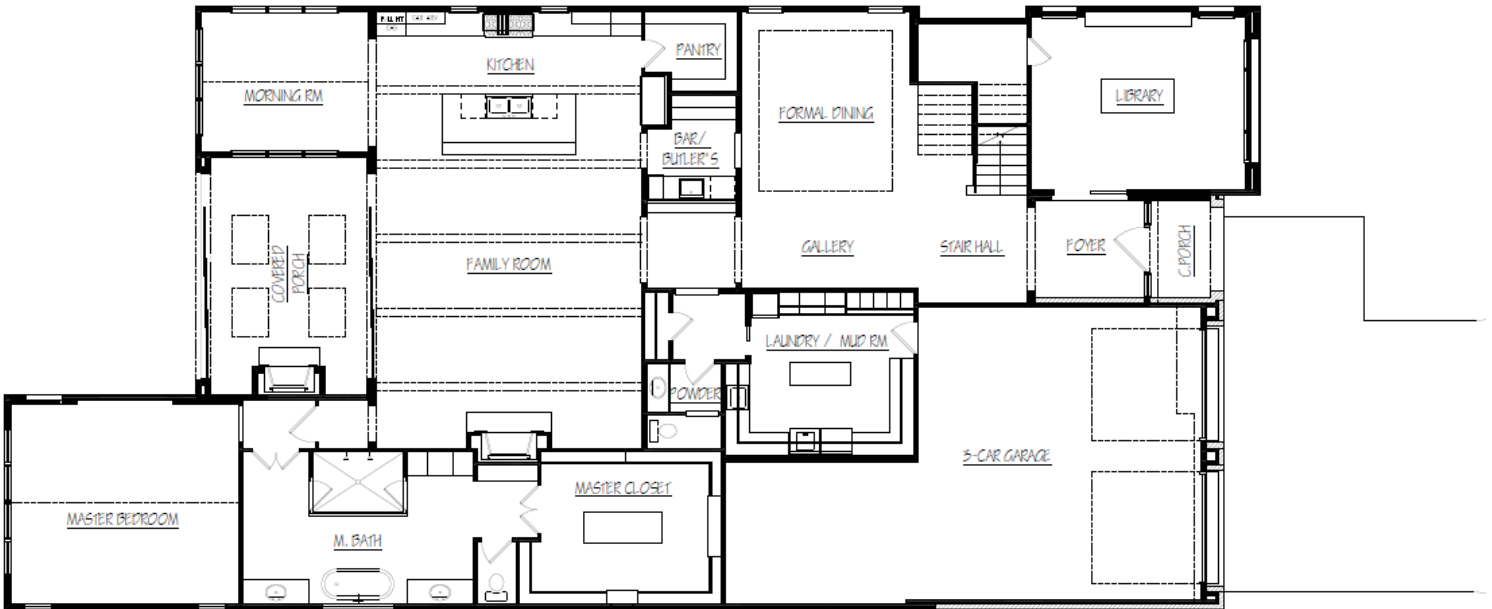

9126 BLUFF HOLLOW CT

THE BLUFFS AT COCHRAN CHAPEL

5,251 Sq. Ft.
3+ Bedrooms, 3.1 Bathrooms
3 Car Garage, Game Room & Climate Controlled Cov'd Patio
60 X 215 Lot

For More Information on this Home
214.491.8535
www.TheBluffsAtCochranChapel.com

1st Floor

2nd Floor