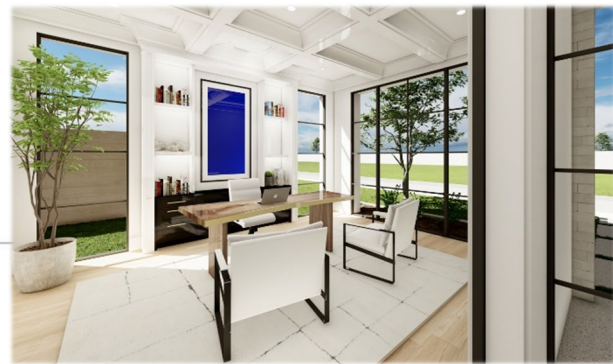

9126 BLUFF HOLLOW CT

THE BLUFFS AT COCHRAN CHAPEL

5,251 Sq. Ft.
3+ Bedrooms, 3.1 Bathrooms
3 Car Garage, Game Room & Climate Controlled Cov'd Patio
60 X 215 Lot

For More Information on this Home
214.491.8535
www.TheBluffsAtCochranChapel.com