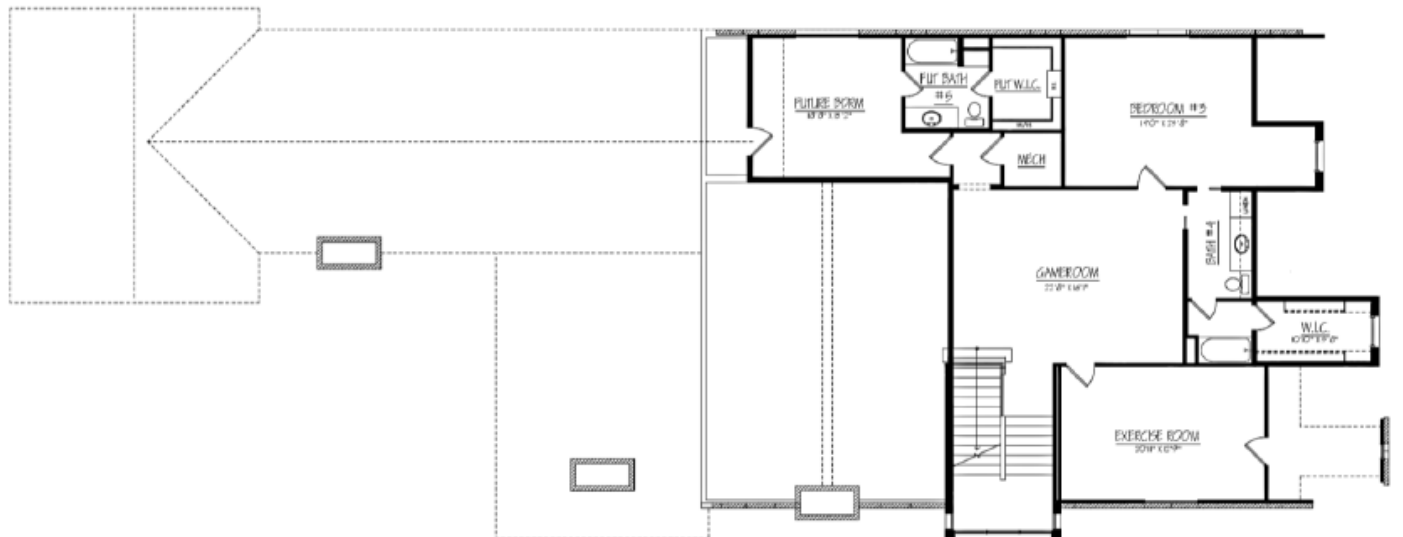

2nd Floor

For More Information on this Home
214.491.8535
www.TheBluffsAtCochranChapel.com