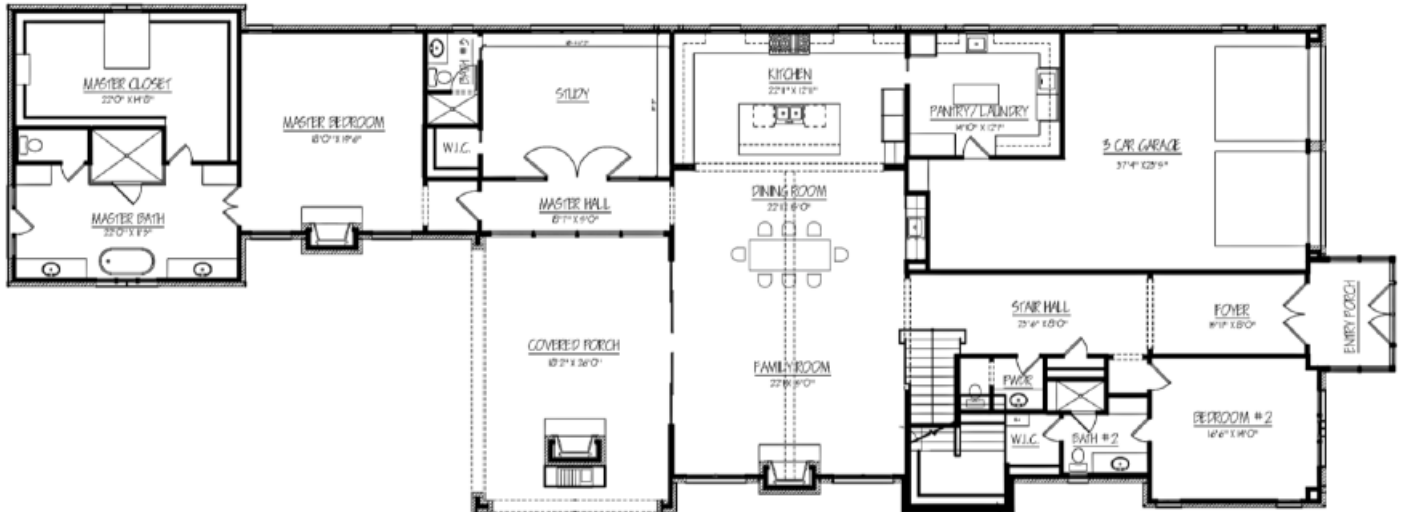

## THE BLUFFS AT COCHRAN CHAPEL

5,470 Sq. Ft.  
4 Bedrooms, 5.1 Bathrooms  
3 Car Garage, Cov'd Patio, Game Room & Exercise Room  
60 X 189 Lot

For More Information on this Home  
214.491.8535  
[www.TheBluffsAtCochranChapel.com](http://www.TheBluffsAtCochranChapel.com)

## 1<sup>st</sup> Floor